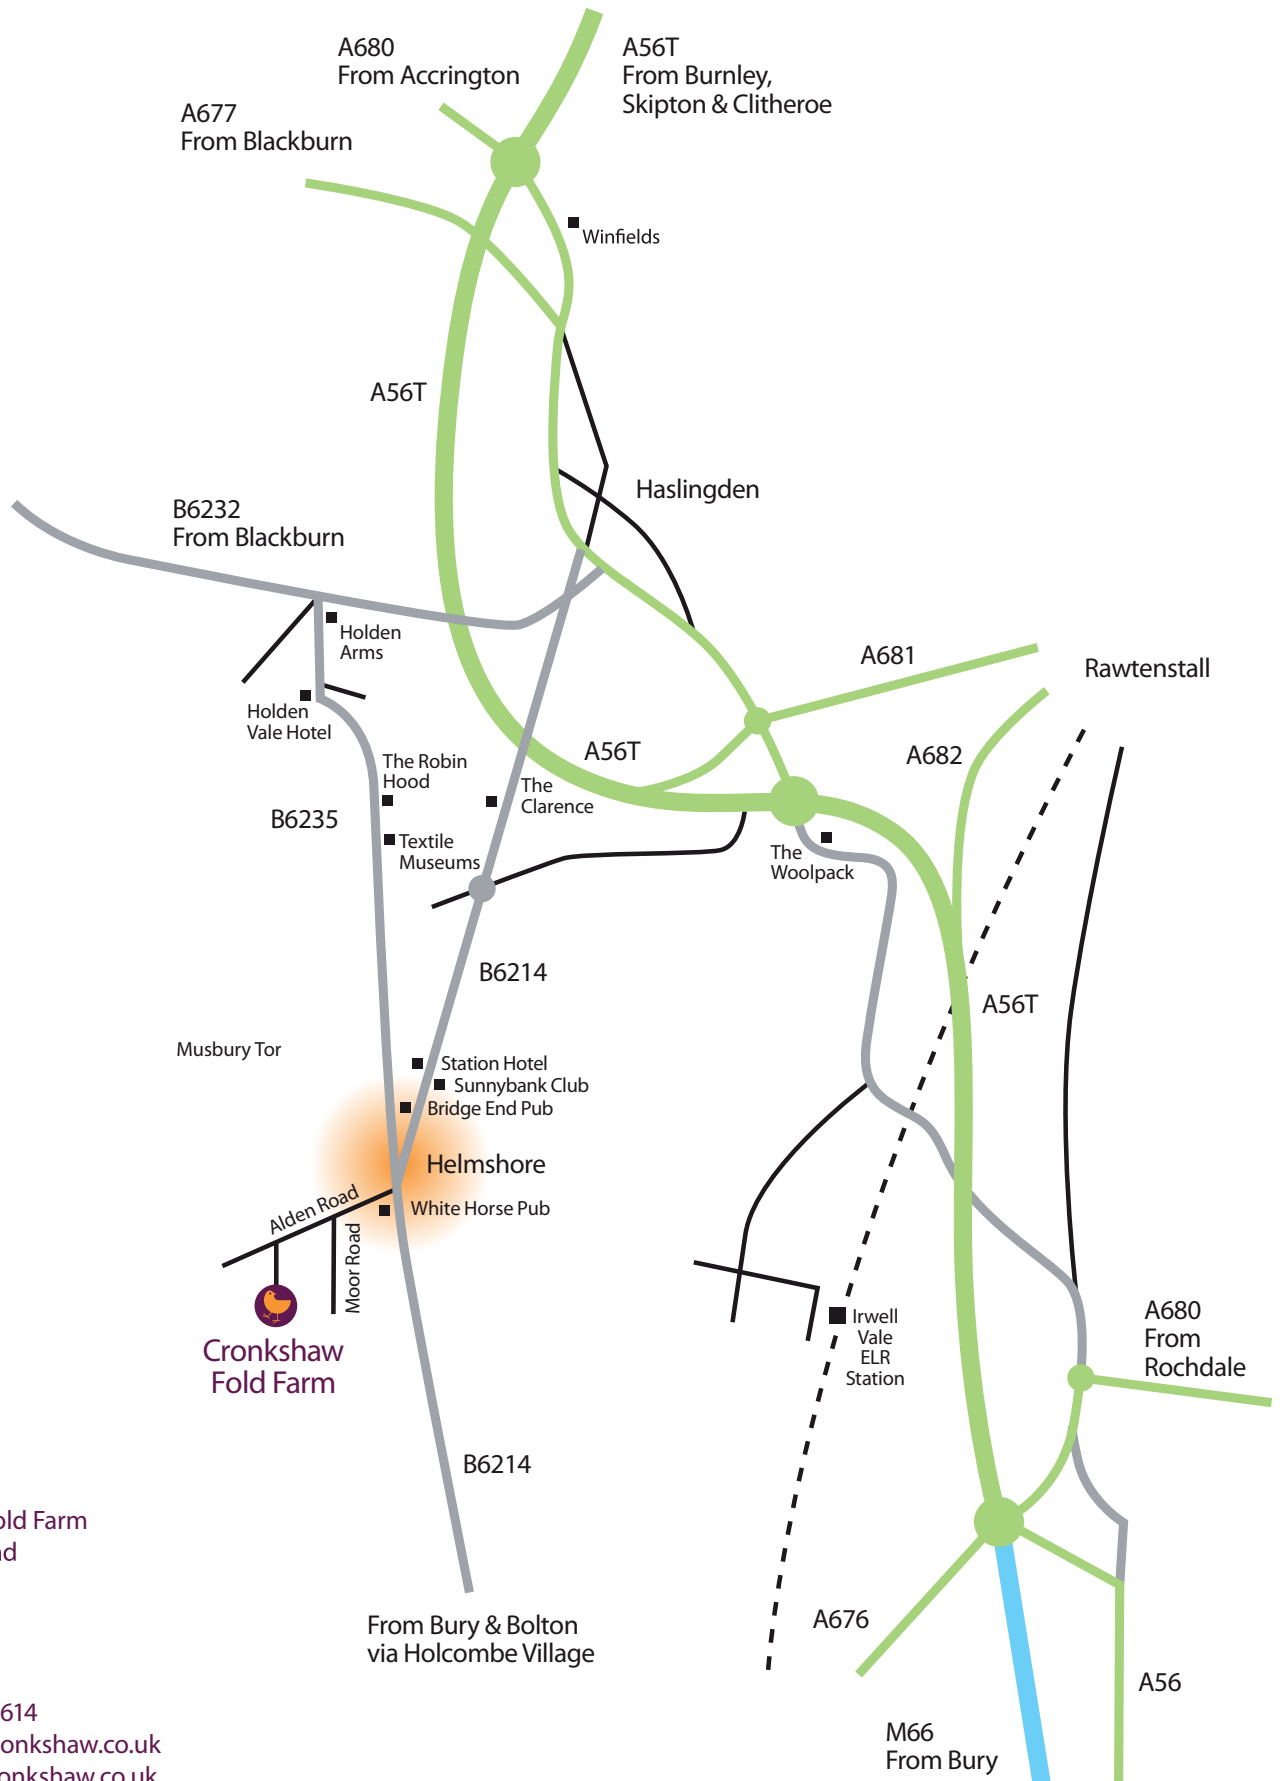

Cronkshaw Fold Farm

education & fun for all the family

Cronkshaw Fold Farm
Off Alden Road
Helmshore
Rossendale
BB4 4AQ

Tel 01706 218614
Email sjm@cronkshaw.co.uk
Web www.cronkshaw.co.uk